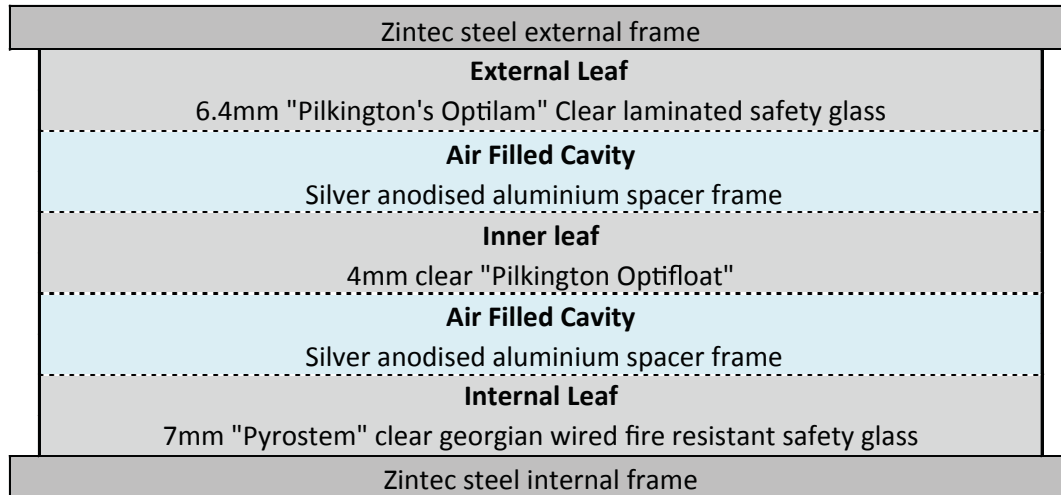

KIRNCROFT SECURITY DOORS

Vision Panels

Triple Glazed Georgian Wired Vision Panel